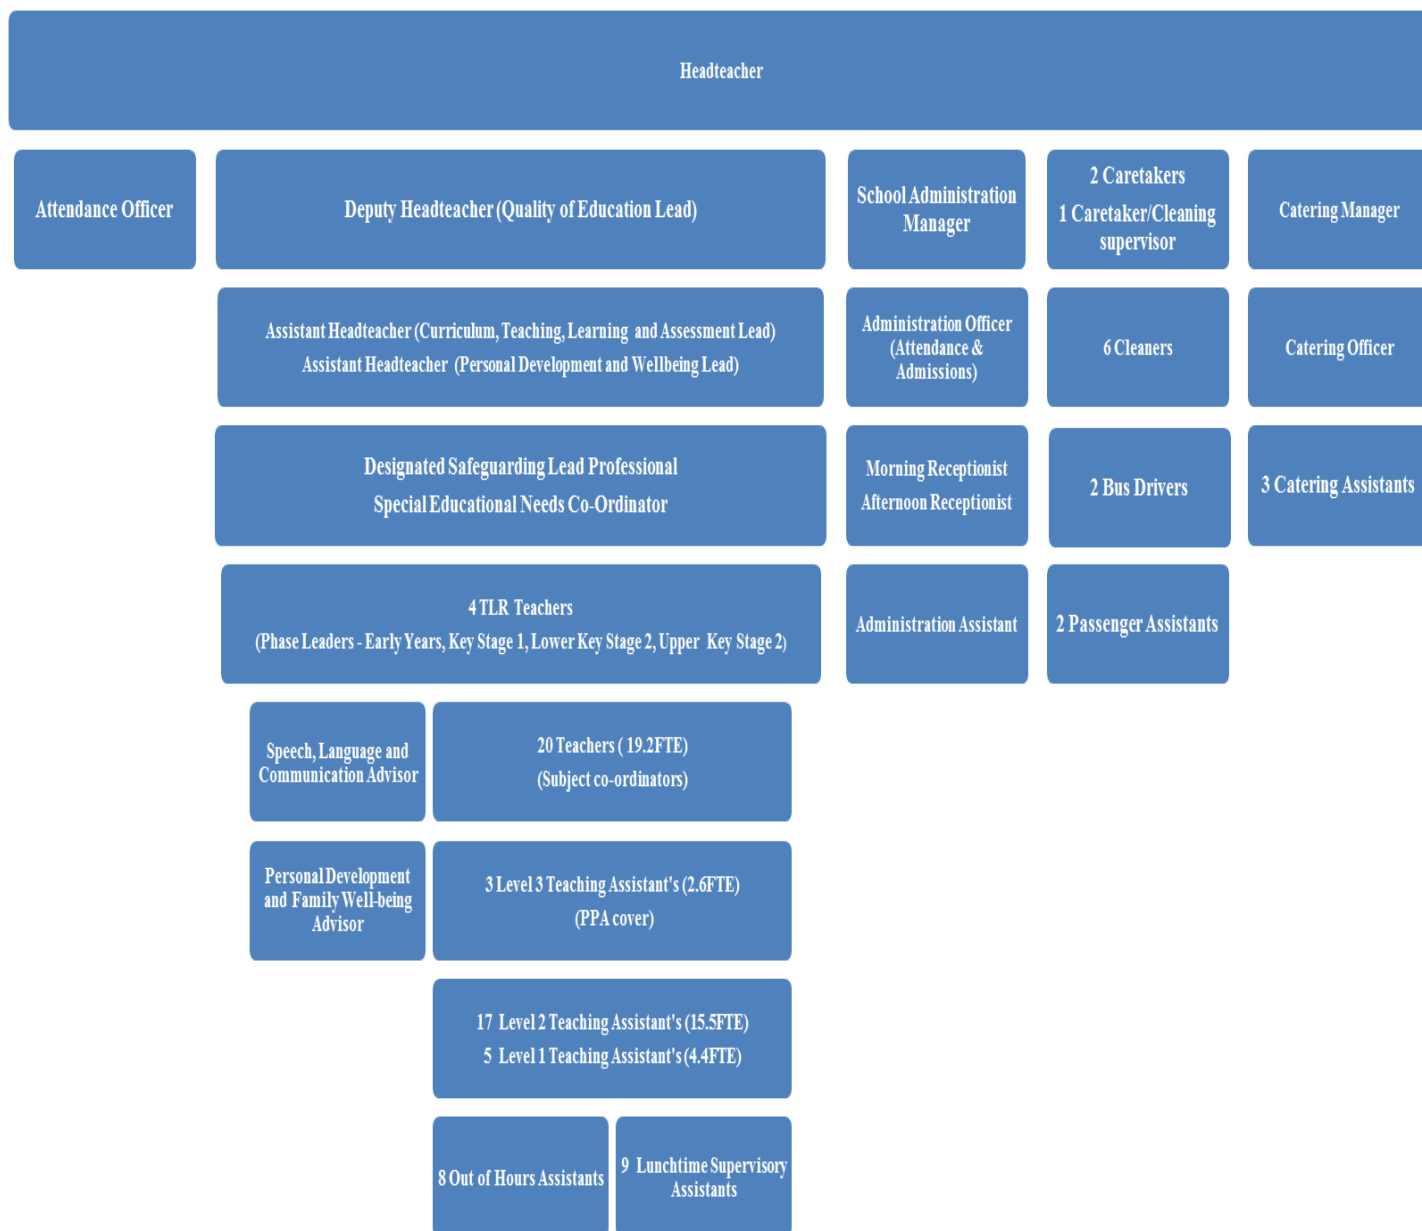

Staff

Our school is committed to high standards and employs people who all work towards this goal. All staff are police checked and fully trained.

Staffing structure

The school staffing structure is continually reviewed by the Headteacher and Governing body. The staffing structure and key responsibilities as of September 2020:

The Rydal Academy Staffing Structure

Leadership Team

<u>Member of staff</u>	<u>Role</u>
Mr John Armitage	Headteacher
Mrs Katie Turnbull	Deputy Headteacher (Teaching, Learning and Assessment Lead)
Mrs Lily Peoples	Assistant Headteacher (Curriculum Lead)
Mrs Angela Galey	Assistant Headteacher (Personal Development and Wellbeing Lead)
Mrs Jo Thurland	Designated Safeguarding Lead (DSL)
Miss Libby Truby	Inclusion Lead and Special Educational Needs Coordinator (SENCO)